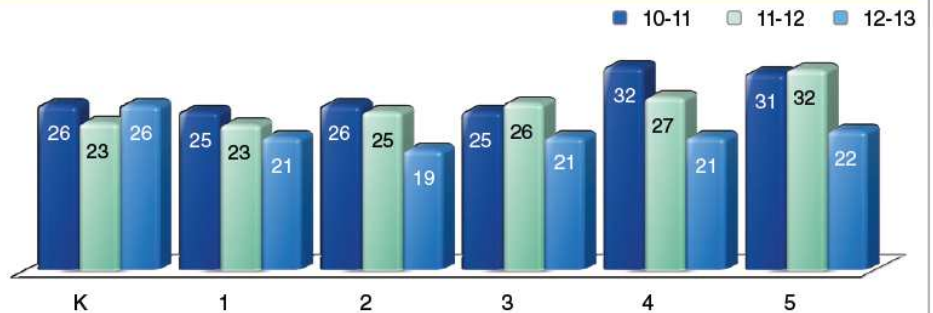

1700 Willow Lake Road
Discovery Bay, CA 94505

Phone: (925) 809-7540

CDS Code: 07-61663-6101943

Grades: K-5

Average Class Size

Three-Year Data Comparison

API Ranks

Three-Year Data Comparison