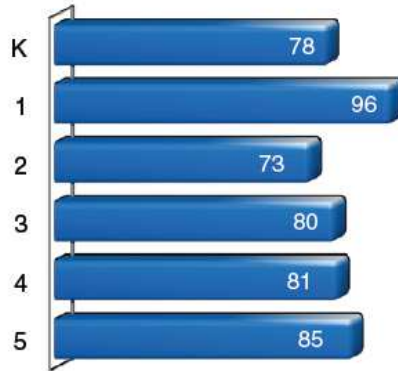

2012-13 School Accountability Report Card — Published During the 2013-14 School Year

Byron Union SD

2012-13 Enrollment by Grade

Discovery Bay Elementary School

Keri Van de Star, *Principal*

E-mail: kvandestar@byron.k12.ca.us