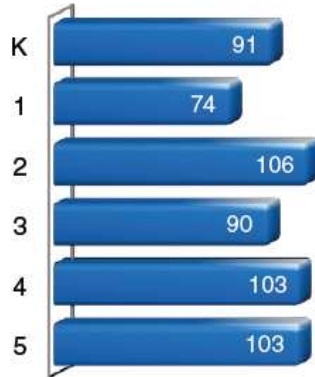

2012-13 Enrollment by Grade

Timber Point Elementary School

Tom Jones, Principal
E-mail: tjones@byron.k12.ca.us

40 Newbury Lane
Discovery Bay, CA 94505
Phone: (925) 809-7550

CDS Code: 07-61663-6119838
Grades: K-5