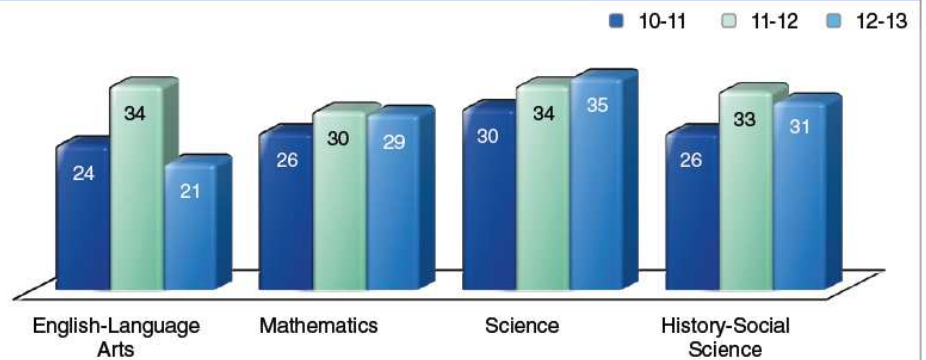

Average Class Size

Three-Year Data Comparison

API Ranks

Three-Year Data Comparison

	2010	2011	2012
Statewide API Rank	5	6	5
Similar Schools API Rank	1	1	1

Students Scoring at Proficient or Advanced Levels

Three-Year Data Comparison

Subject	Excelsior MS			Byron Union SD			California		
	10-11	11-12	12-13	10-11	11-12	12-13	10-11	11-12	12-13
English-Language Arts	56%	54%	63%	61%	64%	65%	54%	56%	55%
Mathematics	51%	50%	56%	64%	65%	64%	49%	50%	50%
Science	62%	62%	83%	66%	71%	80%	57%	60%	59%
History-Social Science	58%	55%	57%	58%	55%	57%	48%	49%	49%