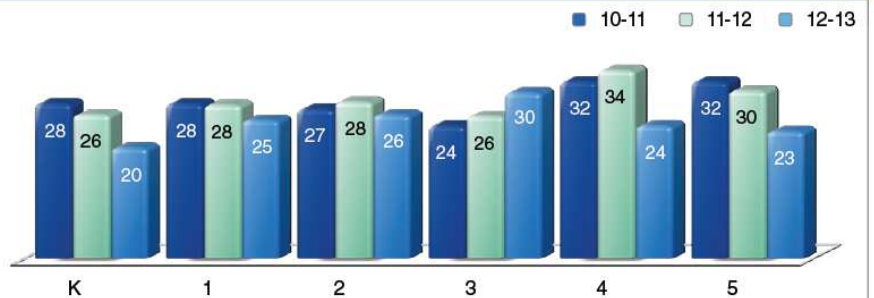

Average Class Size

Three-Year Data Comparison

API Ranks

Three-Year Data Comparison

	2010	2011	2012
Statewide API Rank	6	7	8
Similar Schools API Rank	1	1	2

Students Scoring at Proficient or Advanced Levels

Three-Year Data Comparison

Subject	Timber Point ES			Byron Union SD			California		
	10-11	11-12	12-13	10-11	11-12	12-13	10-11	11-12	12-13
English-Language Arts	64%	67%	64%	61%	64%	65%	54%	56%	55%
Mathematics	70%	74%	65%	64%	65%	64%	49%	50%	50%
Science	63%	73%	73%	66%	71%	80%	57%	60%	59%