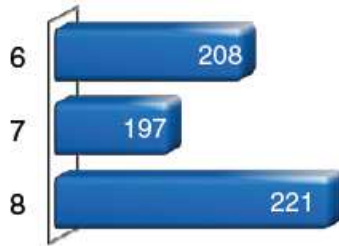

2012-13 Enrollment by Grade

Excelsior Middle School

Kelly Basmagian, Principal
E-mail: kbasmagian@byron.k12.ca.us

14301 Byron Highway
Byron, CA 94514

Phone: (925) 809-7530

CDS Code: 07-61663-6003669

Grades: 6-8